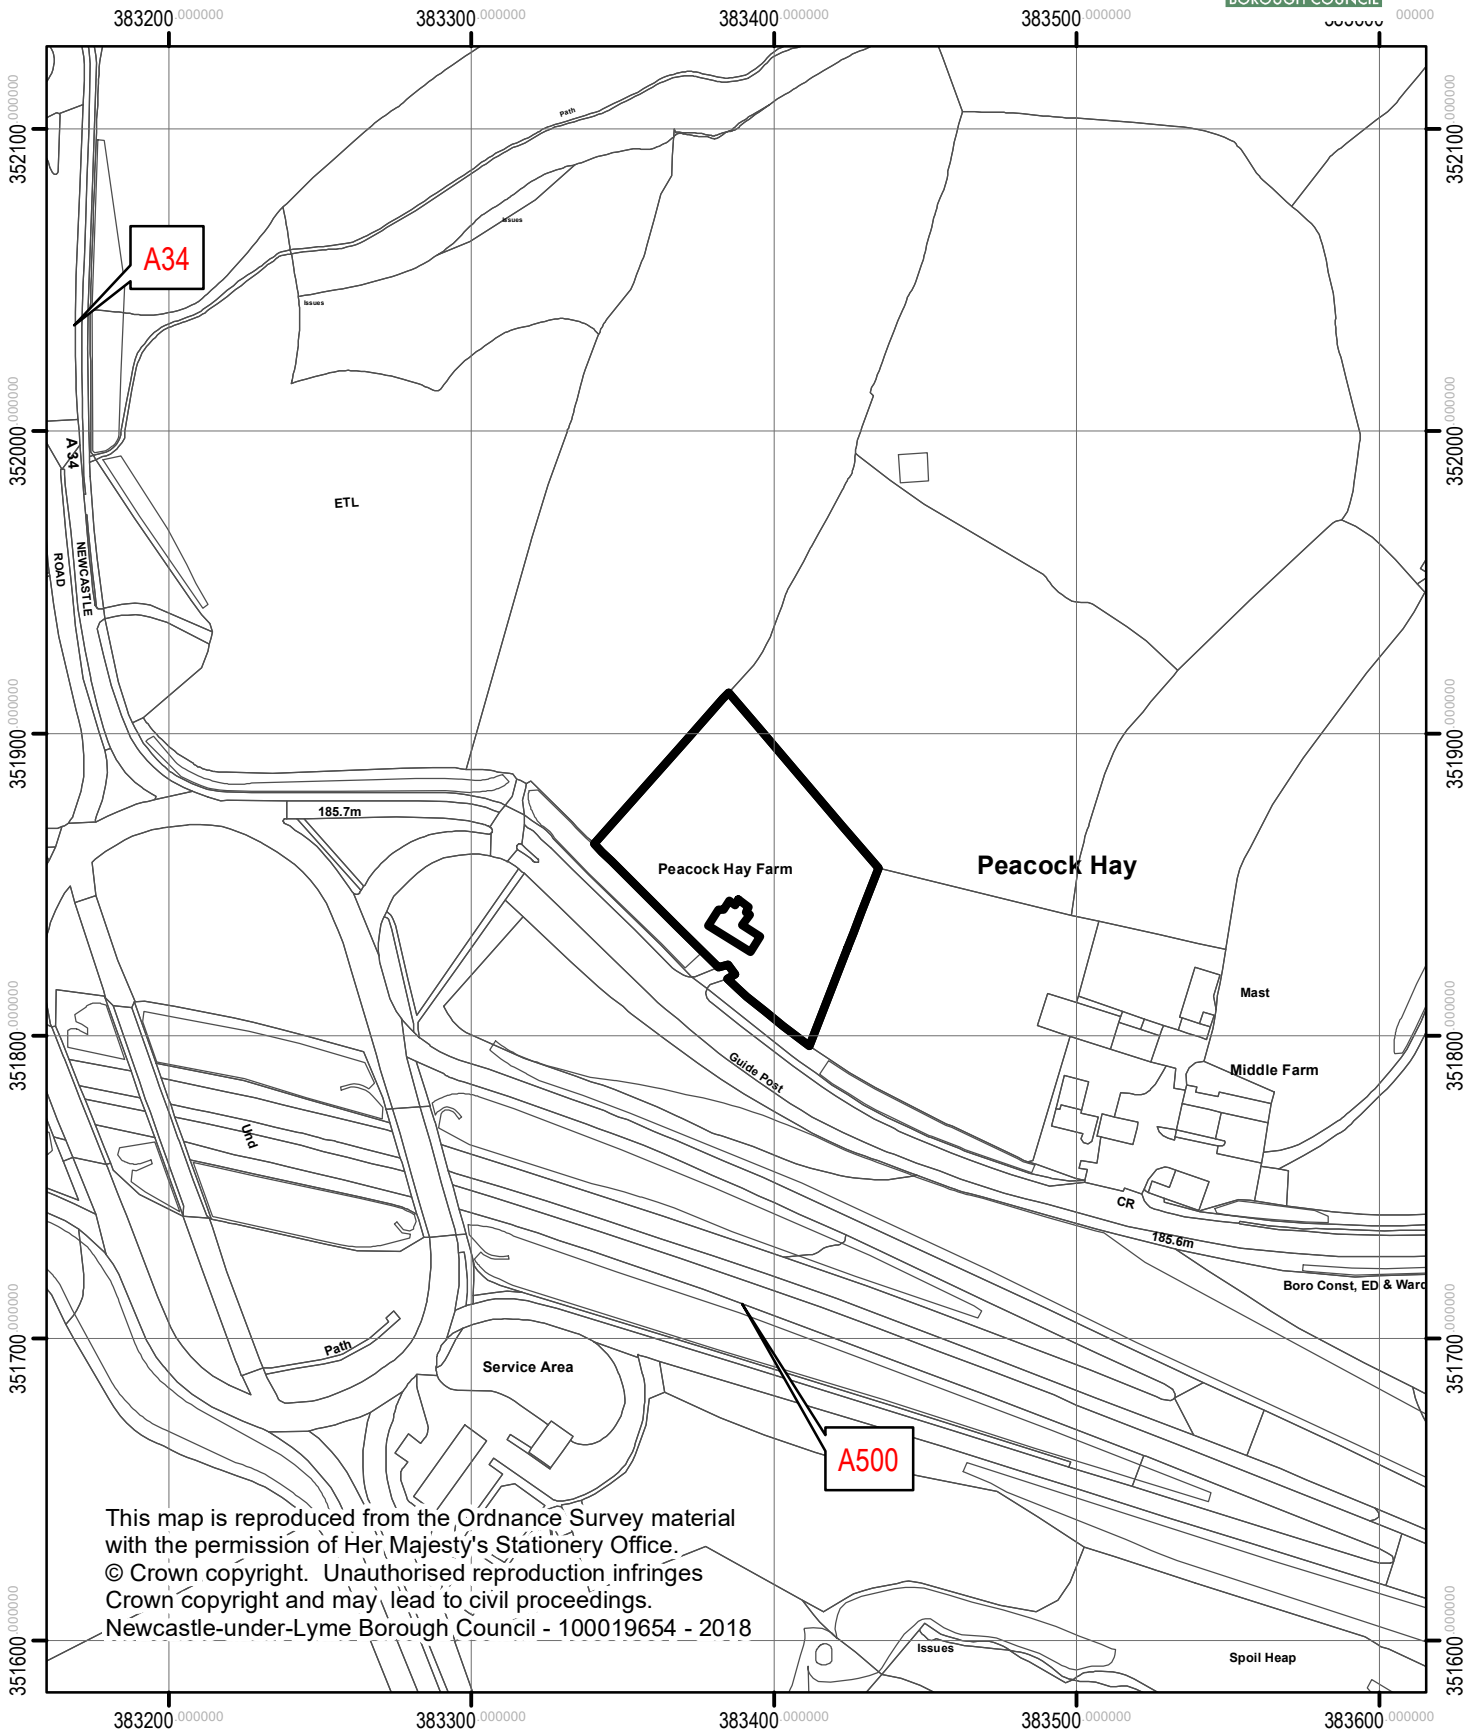

Peacock Hay, Peacock Hay Road
Talke, ST7 1UN

This map is reproduced from the Ordnance Survey material with the permission of Her Majesty's Stationery Office.
© Crown copyright. Unauthorised reproduction infringes Crown copyright and may lead to civil proceedings.
Newcastle-under-Lyme Borough Council - 100019654 - 2018